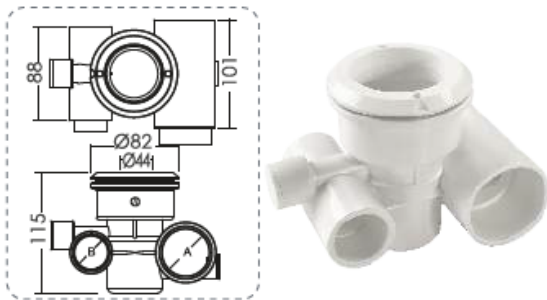

Emaux Inlet Fittings – Jet and Jet Body

SKU- SJTB

**φ32mm Air & φ50mm Water,
Tee Body**

Code	Model	A	B	Flow Rate (L/min)
91601302	EM0031(A)	1.5"	1"	76
91601303	EM0031(E)	50mm	32mm	76