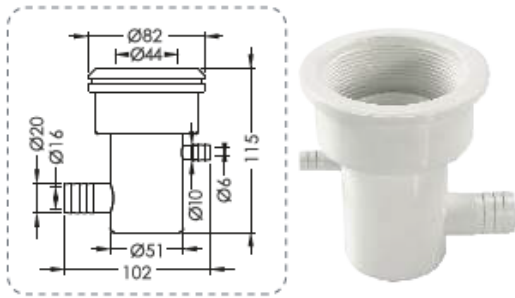

Emaux Inlet Fittings – Jet and Jet Body

SKU - SJEBWB

φ10mm Barb Air & φ20mm Barb Water, Ell Body

Code	Model	Flow Rate (L/min)
88100112	EM0021	53