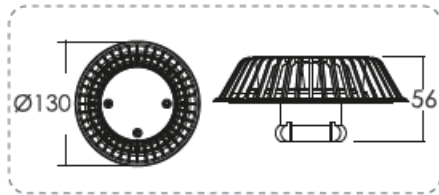

Emaux Inlet Fittings Wall Return

**SKU- AWREAV**

**Wall Return EM2826**

Code	Model	Connection	Measure	Flow Rate (L/min)
91600816	EM2826(A1)	1.5" Class 12	Imperial	122
91600817	EM2826(A2)	2" Class 12	Imperial	200
91600818	EM2826(E1)	50mm PN10	Metric	150