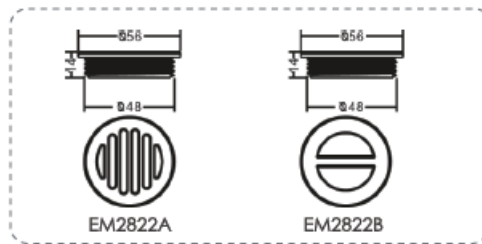

Emaux Suction Fitting and Cover

**SKU - ASFE**

**SKU - ASFEC**

**SKU - ASFEG**

**Suction Fitting**

Code	Model	Flow Rate (L/min)
91601501	EM2822	150

**Cover of Suction Fittings**

Code	Model	Flow Rate (L/min)
91601502	EM2822A	115
91601503	EM2822B	Nil