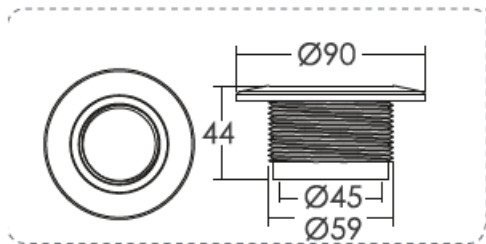

Emaux Suction Fitting and Cover

**SKU - ASFE**

**SKU - ASFEC**

**SKU - ASFEG**

**Suction Fitting**

Code	Model	Flow Rate (L/min)
91601501	EM2822	150

**Cover of Suction Fittings**

Code	Model	Flow Rate (L/min)
91601502	EM2822A	115
91601503	EM2822B	Nil