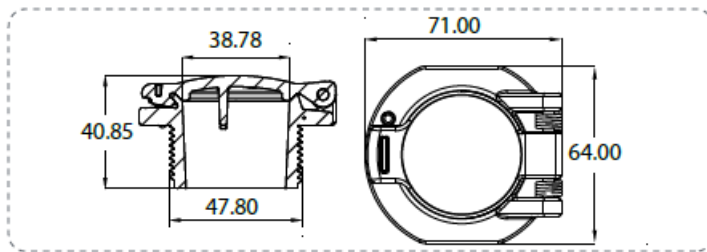

Emaux Vacuum Lock

SKU- AVFSL

**Vacuum Lock
Safety Wall Fitting
EM2855**

Code	Model	Connection	Measure	Flow Rate (L/min)
91601522	EM2855	38mm Solvent,G1.5A Screwthread	Imperial	150-240