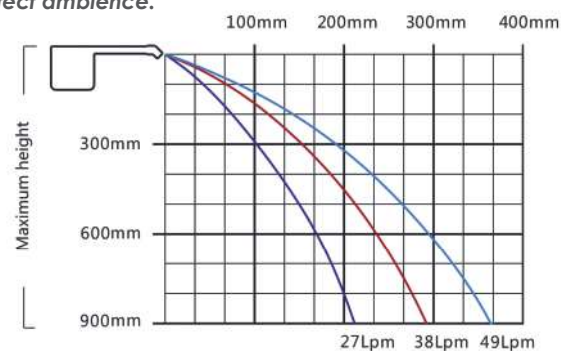

Water Descent RA SERIES RS SERIES

RA Series

Water Descent Rainfall Arc adds character and style to your pool. The water rain projects up from the unit at an angle 45° and then naturally arcs and falls to the water surface.

Product Information and Dimensions:

Code (LED)	Model (LED)	Code	Model	A(mm)	B(mm)	C(mm)	D(mm)	Remark
88480201	RA300-25(L)	88485201	RA300-25	306	159	85	46	12V DC 4W
88480202	RA300-150(L)	88485202	RA300-150	306	284	85	171	
88480211	RA600-25(L)	88485211	RA600-25	606	159	85	46	12V DC 8W
88480212	RA600-150(L)	88485212	RA600-150	606	284	85	171	
88480221	RA900-25(L)	88485221	RA900-25	906	159	85	46	12V DC 12W
88480222	RA900-150(L)	88485222	RA900-150	906	284	85	171	

RS Series

This water descent can be adapted to blend in harmoniously with your pool and its surroundings to create the perfect ambience.

Product Information and Dimensions:

Code (LED)	Model (LED)	Code	Model	A(mm)	B(mm)	C(mm)	D(mm)	Remark
88480301	RS300-25(L)	88485301	RS300-25	306	159	78	46	12V DC 4W
88480302	RS300-150(L)	88485302	RS300-150	306	284	78	171	
88480311	RS600-25(L)	88485311	RS600-25	606	159	78	46	12V DC 8W
88480312	RS600-150(L)	88485312	RS600-150	606	284	78	171	
88480321	RS900-25(L)	88485321	RS900-25	906	159	78	46	12V DC 12W
88480322	RS900-150(L)	88485322	RS900-150	906	284	78	171	