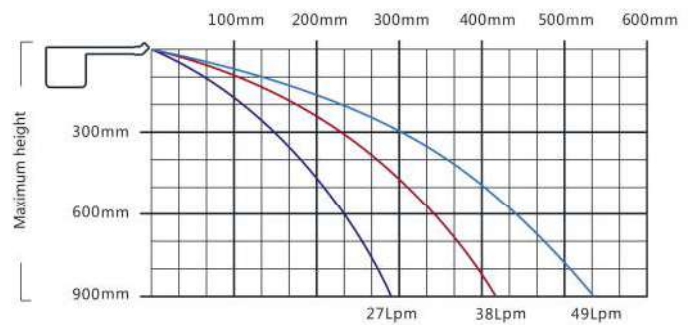

Water Descent RA SERIES RS SERIES

RA Series

Water Descent Rainfall Arc adds character and style to your pool. The water rain projects up from the unit at an angle 45° and then naturally arcs and falls to the water surface.

Product Information and Dimensions:

Code (LED)	Model (LED)	Code	Model	A(mm)	B(mm)	C(mm)	D(mm)	Remark
88480201	RA300-25(L)	88485201	RA300-25	306	159	85	46	12V DC 4W
88480202	RA300-150(L)	88485202	RA300-150	306	284	85	171	
88480211	RA600-25(L)	88485211	RA600-25	606	159	85	46	12V DC 8W
88480212	RA600-150(L)	88485212	RA600-150	606	284	85	171	
88480221	RA900-25(L)	88485221	RA900-25	906	159	85	46	12V DC 12W
88480222	RA900-150(L)	88485222	RA900-150	906	284	85	171	

RS Series

This water descent can be adapted to blend in harmoniously with your pool and its surroundings to create the perfect ambience.

Product Information and Dimensions:

Code (LED)	Model (LED)	Code	Model	A(mm)	B(mm)	C(mm)	D(mm)	Remark
88480301	RS300-25(L)	88485301	RS300-25	306	159	78	46	12V DC 4W
88480302	RS300-150(L)	88485302	RS300-150	306	284	78	171	
88480311	RS600-25(L)	88485311	RS600-25	606	159	78	46	12V DC 8W
88480312	RS600-150(L)	88485312	RS600-150	606	284	78	171	
88480321	RS900-25(L)	88485321	RS900-25	906	159	78	46	12V DC 12W
88480322	RS900-150(L)	88485322	RS900-150	906	284	78	171	