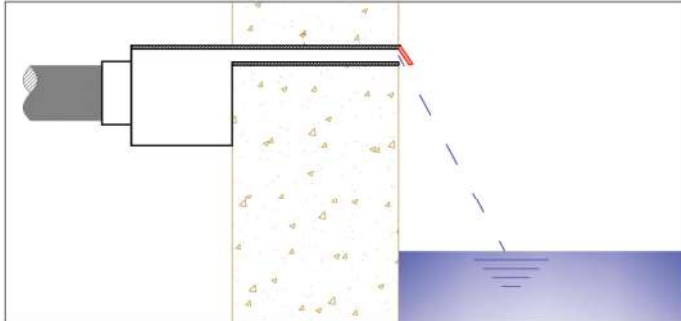

Water Descent RA SERIES RS SERIES

RA Series

Water Descent Rainfall Arc adds character and style to your pool. The water rain projects up from the unit at an angle 45° and then naturally arcs and falls to the water surface.

Product Information and Dimensions:

Code (LED)	Model (LED)	Code	Model	A(mm)	B(mm)	C(mm)	D(mm)	Remark
88480201	RA300-25(L)	88485201	RA300-25	306	159	85	46	12V DC 4W
88480202	RA300-150(L)	88485202	RA300-150	306	284	85	171	
88480211	RA600-25(L)	88485211	RA600-25	606	159	85	46	12V DC 8W
88480212	RA600-150(L)	88485212	RA600-150	606	284	85	171	
88480221	RA900-25(L)	88485221	RA900-25	906	159	85	46	12V DC 12W
88480222	RA900-150(L)	88485222	RA900-150	906	284	85	171	

RS Series

This water descent can be adapted to blend in harmoniously with your pool and its surroundings to create the perfect ambience.

Product Information and Dimensions:

Code (LED)	Model (LED)	Code	Model	A(mm)	B(mm)	C(mm)	D(mm)	Remark
88480301	RS300-25(L)	88485301	RS300-25	306	159	78	46	12V DC 4W
88480302	RS300-150(L)	88485302	RS300-150	306	284	78	171	
88480311	RS600-25(L)	88485311	RS600-25	606	159	78	46	12V DC 8W
88480312	RS600-150(L)	88485312	RS600-150	606	284	78	171	
88480321	RS900-25(L)	88485321	RS900-25	906	159	78	46	12V DC 12W
88480322	RS900-150(L)	88485322	RS900-150	906	284	78	171	