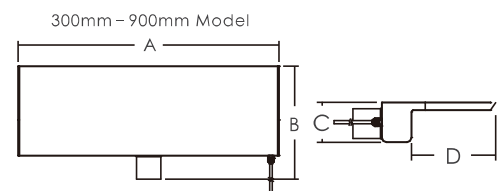

Water Descent RA SERIES RS SERIES

RA Series

Water Descent Rainfall Arc adds character and style to your pool. The water rain projects up from the unit at an angle 45° and then naturally arcs and falls to the water surface.

Product Information and Dimensions:

Code (LED)	Model (LED)	Code	Model	A(mm)	B(mm)	C(mm)	D(mm)	Remark
88480201	RA300-25(L)	88485201	RA300-25	306	159	85	46	12V DC 4W
88480202	RA300-150(L)	88485202	RA300-150	306	284	85	171	
88480211	RA600-25(L)	88485211	RA600-25	606	159	85	46	12V DC 8W
88480212	RA600-150(L)	88485212	RA600-150	606	284	85	171	
88480221	RA900-25(L)	88485221	RA900-25	906	159	85	46	12V DC 12W
88480222	RA900-150(L)	88485222	RA900-150	906	284	85	171	

RS Series

This water descent can be adapted to blend in harmoniously with your pool and its surroundings to create the perfect ambience.

Product Information and Dimensions:

Code (LED)	Model (LED)	Code	Model	A(mm)	B(mm)	C(mm)	D(mm)	Remark
88480301	RS300-25(L)	88485301	RS300-25	306	159	78	46	12V DC 4W
88480302	RS300-150(L)	88485302	RS300-150	306	284	78	171	
88480311	RS600-25(L)	88485311	RS600-25	606	159	78	46	12V DC 8W
88480312	RS600-150(L)	88485312	RS600-150	606	284	78	171	
88480321	RS900-25(L)	88485321	RS900-25	906	159	78	46	12V DC 12W
88480322	RS900-150(L)	88485322	RS900-150	906	284	78	171	