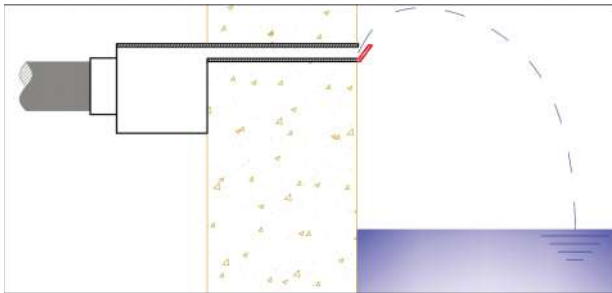

Water Descent RA SERIES RS SERIES

RA Series

Water Descent Rainfall Arc adds character and style to your pool. The water rain projects up from the unit at an angle 45° and then naturally arcs and falls to the water surface.

Product Information and Dimensions:

Code (LED)	Model (LED)	Code	Model	A(mm)	B(mm)	C(mm)	D(mm)	Remark
88480201	RA300-25(L)	88485201	RA300-25	306	159	85	46	12V DC 4W
88480202	RA300-150(L)	88485202	RA300-150	306	284	85	171	
88480211	RA600-25(L)	88485211	RA600-25	606	159	85	46	12V DC 8W
88480212	RA600-150(L)	88485212	RA600-150	606	284	85	171	
88480221	RA900-25(L)	88485221	RA900-25	906	159	85	46	12V DC 12W
88480222	RA900-150(L)	88485222	RA900-150	906	284	85	171	

RS Series

This water descent can be adapted to blend in harmoniously with your pool and its surroundings to create the perfect ambience.

Product Information and Dimensions:

Code (LED)	Model (LED)	Code	Model	A(mm)	B(mm)	C(mm)	D(mm)	Remark
88480301	RS300-25(L)	88485301	RS300-25	306	159	78	46	12V DC 4W
88480302	RS300-150(L)	88485302	RS300-150	306	284	78	171	
88480311	RS600-25(L)	88485311	RS600-25	606	159	78	46	12V DC 8W
88480312	RS600-150(L)	88485312	RS600-150	606	284	78	171	
88480321	RS900-25(L)	88485321	RS900-25	906	159	78	46	12V DC 12W
88480322	RS900-150(L)	88485322	RS900-150	906	284	78	171	