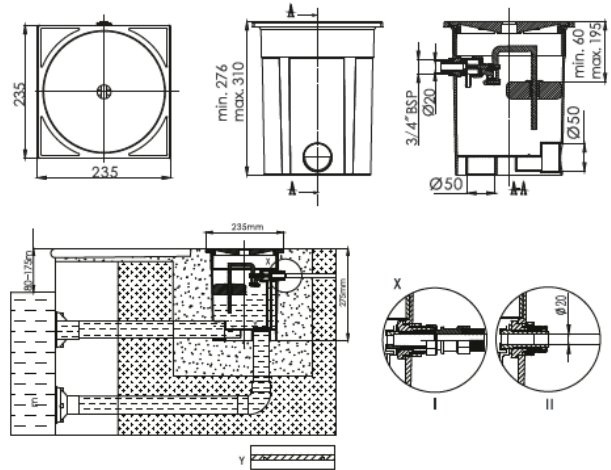

Emaux Water Level Regulator

SKU - WEWLR

Water Level Regulator

Code	Model	Color	Material	Connection	Flow Rate (L/min)
88570203	RO-7	White	ABS	Inlet: $\phi 20\text{mm}$ or 3/4" BSP, Outlet: $\phi 50\text{mm}$	30 - 50