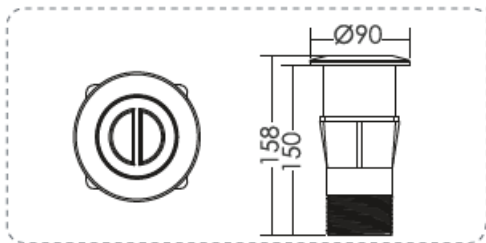

Emaux Vacuum Fitting

**SKU – AVFE**

**SKU – AVFEL**

**Vacuum Fitting**  
(Concrete Pool)

Code	Model	Connection	Measure	Flow Rate (L/min)
91601504	EM2827C(A)	1.5"	Imperial	150
91601506	EM2827C(E)	50mm	Metric	150

**Vacuum Fitting**  
(Vinyl Pool)

Code	Model	Connection	Measure	Flow Rate (L/min)
91601505	EM2827V(A)	1.5"	Imperial	150
91601507	EM2827V(E)	50mm	Metric	150