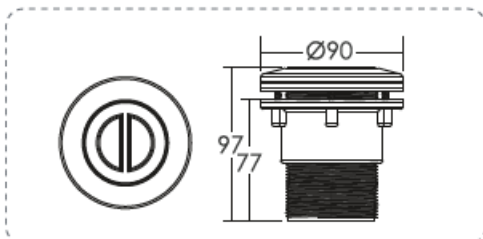

Emaux Vacuum Fitting

**SKU – AVFE**

**SKU – AVFEL**

**Vacuum Fitting**  
(Concrete Pool)

Code	Model	Connection	Measure	Flow Rate (L/min)
91601504	EM2827C(A)	1.5"	Imperial	150
91601506	EM2827C(E)	50mm	Metric	150

**Vacuum Fitting**  
(Vinyl Pool)

Code	Model	Connection	Measure	Flow Rate (L/min)
91601505	EM2827V(A)	1.5"	Imperial	150
91601507	EM2827V(E)	50mm	Metric	150