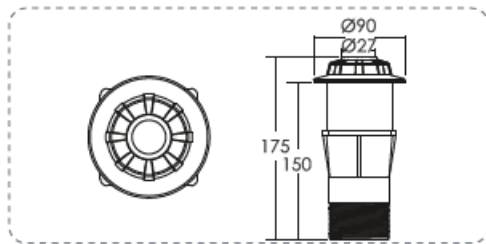

Emaux Outlet Fittings Suction and Vacuum

SKU- AEI

SKU - AEIL

**Outlet Fitting
(Concrete Pool)**

Code	Model	Connection	Measure	Flow Rate (L/min)
91601201	EM2828C(A)	1.5"	Imperial	69
91601203	EM2828C(E)	50mm	Metric	69

**Outlet Fitting
(Vinyl Pool)**

Code	Model	Connection	Measure	Flow Rate (L/min)
91601202	EM2828V(A)	1.5"	Imperial	69
91601204	EM2828V(E)	50mm	Metric	69