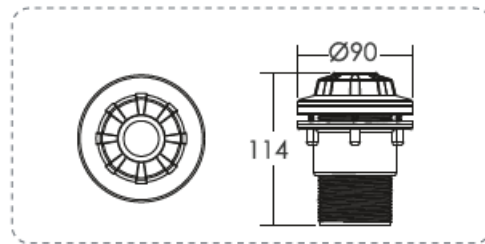

Emaux Outlet Fittings Suction and Vacuum

SKU- AEI

SKU - AEIL

**Outlet Fitting
(Concrete Pool)**

Code	Model	Connection	Measure	Flow Rate (L/min)
91601201	EM2828C(A)	1.5"	Imperial	69
91601203	EM2828C(E)	50mm	Metric	69

**Outlet Fitting
(Vinyl Pool)**

Code	Model	Connection	Measure	Flow Rate (L/min)
91601202	EM2828V(A)	1.5"	Imperial	69
91601204	EM2828V(E)	50mm	Metric	69